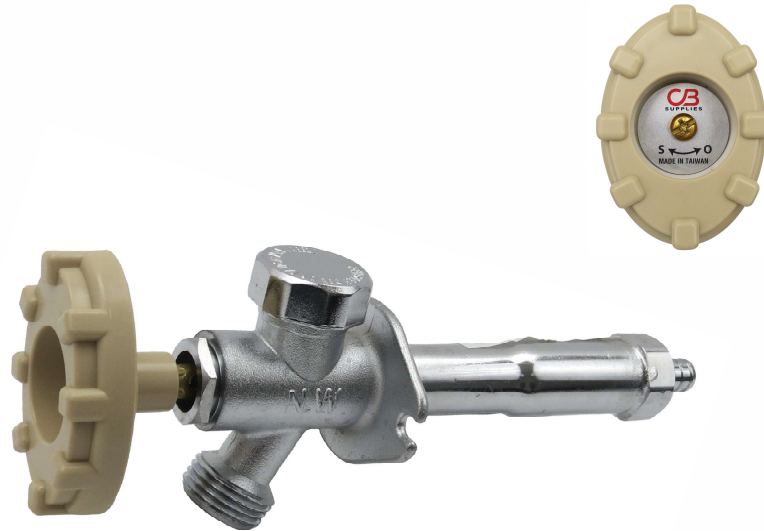

Frost Free Faucets (Wall Hydrants)

CATEGORY 072

**1/2 PEX X 4" FROST FREE FAUCET C.P. 1/4 TURN
W/VAC.CSA**

**1/2 PEX Frost Free Faucet Chrome PL.
W/VAC.CSA**

**1/2 C/MIPS Frost Free Faucet C.P. 1/4 Turn
W/VAC.CSA**

**1/2 C/MIPS Frost Free Faucet Chrome
PL. W/VAC.CSA**

FEATURES & BENEFITS

- Inlet sizes: 1/2" COP Sweat/MIP and 1/2" PEX F1807
- Outlet with 3/4" Hose thread.
- Available lengths: 4", 6", 8", 10", 12", 14", 18"
- Stem replacement kits for all lengths
- Build in backflow preventer prevents siphoning back into water supply.

RELATED PRODUCTS

PEX Brass Insert Fittings – No Lead
Category: 781

PEX Brass Valves – No Lead
Category: 701

CSA B125.1
ASSE 1019-2011

Excel

w/ Photos

PRICE LIST